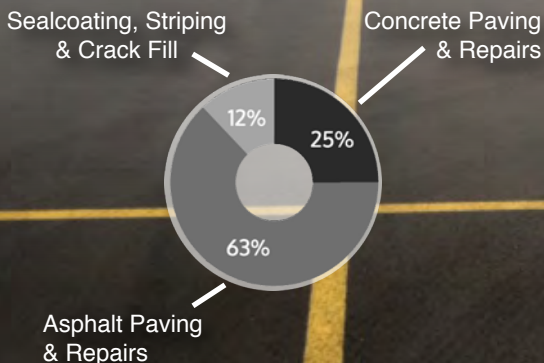

Services Performed