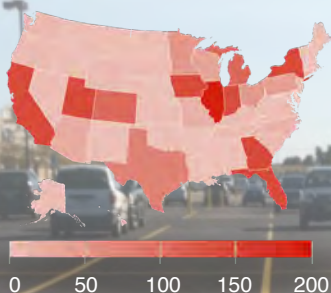

RABINE

PAVING AMERICA

Rabine Paving America is a national provider of parking lot pavement maintenance, construction and engineering. Partnering with Rabine Paving America means you have a team of expert project managers and engineers helping you achieve the best long term solutions for your parking lot assets in all 50 states.

2015 Projects by State