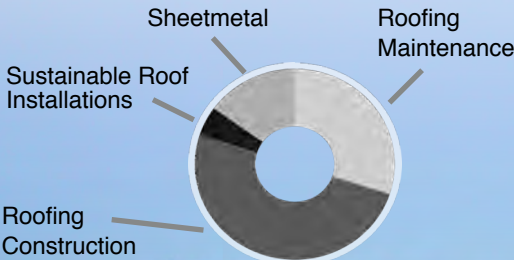

Services Performed

Services offered:

- Roof Replacement
- New Construction
- Masonry Repair & Tuckpointing
- Architectural Sheet Metal
- Green Roof / Sustainability
- Emergency Roof Leak Services
- Preventative Roof Maintenance
- Skylight Repair & Replacement
- Roof Surveys / Consulting

Statistics

3 Million SF of Roofing Maintained

25,000 Sq Ft Roof University

Managing Partner

M: 815-530-5588 | O: 888-722-4633

brianmatheson@commercialroofpros.net

888-722-4633

CommercialRoofPros.net