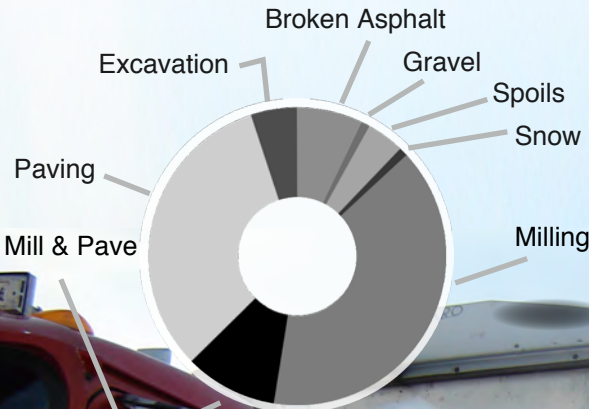

Super Trucking provides material hauling services to the Chicagoland area, offering custom flat rates to ongoing clients as well as individual services as needed.

## Breakdown of Services

## Fleet Includes:

- Semis
- Six-Wheelers
- Flatbeds
- Quad Axles
- Lowboys

Trucks are available throughout all of Illinois.

*Super Trucking* drivers are reliable, timely and skilled.

All types and sizes of trucks are available.

Drivers and crews gain familiarity with each other leading to better onsite efficiency and improved communication.